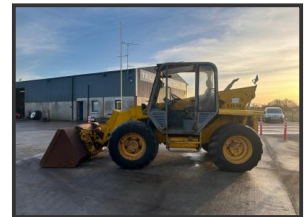

JCB 525-58 Loadall Farm Special

£7,250.00

JCB 525-58 Loadall Farm Special, Good going machine in good working condition with bucket & rear hitch.

Shipping can be arranged.

Product Details	
Category/Type	<i>Telescopic Handlers</i>
Make	<i>JCB 525-58</i>
Model	<i>Loadall Farm Special</i>
Year	<i>1995</i>
Hours	<i>-</i>