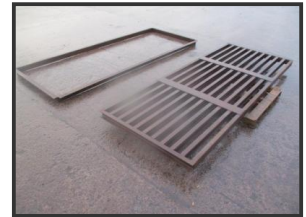

TRILICK TRACTORS

Cattle Grid 42' by 107'

£250.00

Cattle Grid with frame 42' by 107' in good condition.

Product Details

Product Details	
<i>Category/Type</i>	<i>Cattle Grid</i>
<i>Make</i>	<i>Cattle Grid</i>
<i>Model</i>	<i>42' by 107'</i>
<i>Year</i>	-
<i>Hours</i>	-