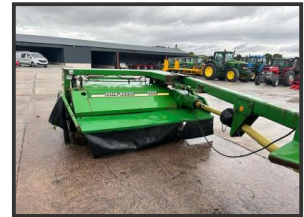

John Deere 1355

£3,750.00

John Deere 1355, Good going mower in good working condition.

Shipping can be arranged.

Product Details

Product Details	
Category/Type	Mowers
Make	John Deere
Model	1355
Year	1999
Hours	-