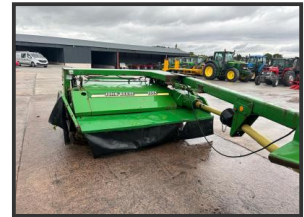

TRILICK TRACTORS

John Deere 1355

£3,750.00

John Deere 1355, Good going mower in good working condition.

Shipping can be arranged.

Product Details

Category/Type	Mowers
Make	John Deere
Model	1355
Year	1999
Hours	-