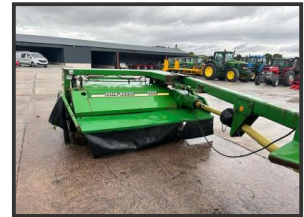

## John Deere 1355

**£3,750.00**

John Deere 1355, Good going mower in good working condition.

Shipping can be arranged.